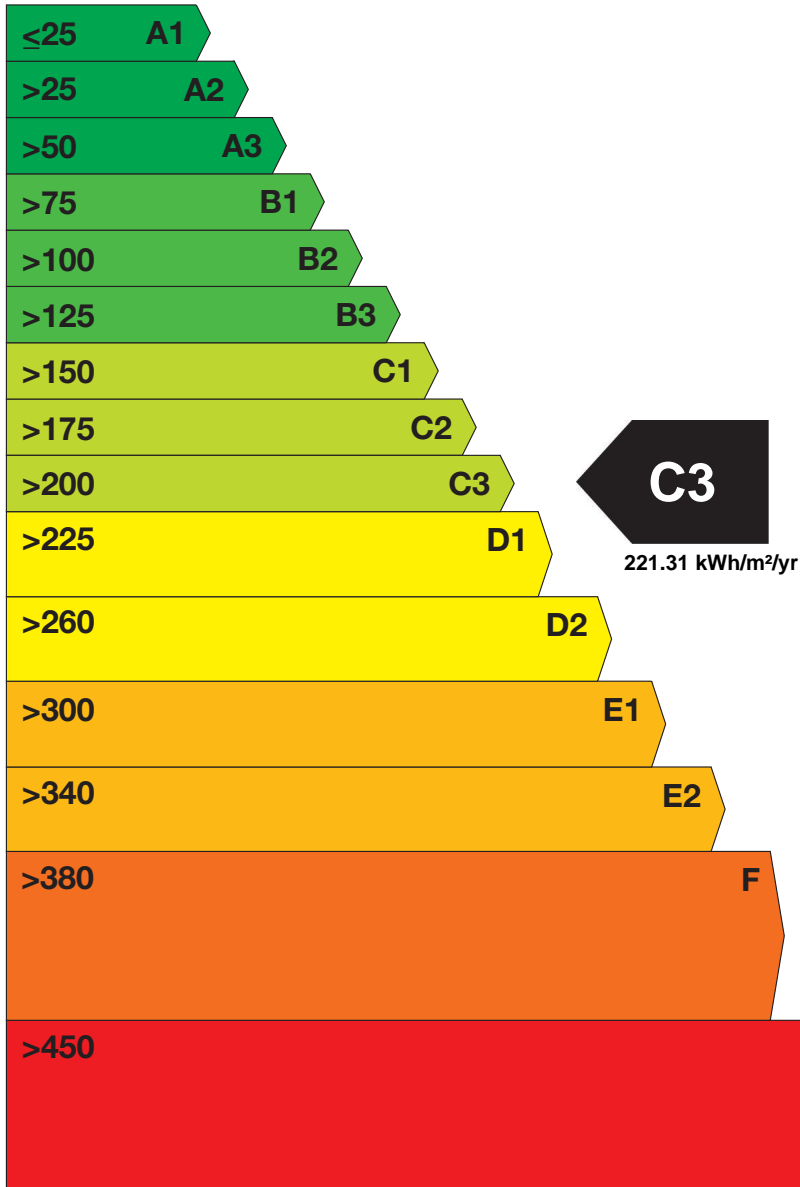

Building Energy Rating (BER)

BER for the building detailed below is:

C3

Address 6 CASTLE ROCK
CO. CORK

Eircode P43WC96

BER Number 109165522

Date of Issue 30/01/2024

Valid Until 30/01/2034

Assessor Number 102755

Assessor Company No 102755

The Building Energy Rating (BER) is an indication of the energy performance of this dwelling. It covers energy use for space heating, water heating, ventilation and lighting, calculated on the basis of standard occupancy. It is expressed as primary energy use per unit floor area per year (kWh/m²/yr).

'A' rated properties are the most energy efficient and will tend to have the lowest energy bills.

Building Energy Rating kWh/m²/yr MOST EFFICIENT

LEAST EFFICIENT

Carbon Dioxide (CO₂) Emissions Indicator kgCO₂/m²/yr