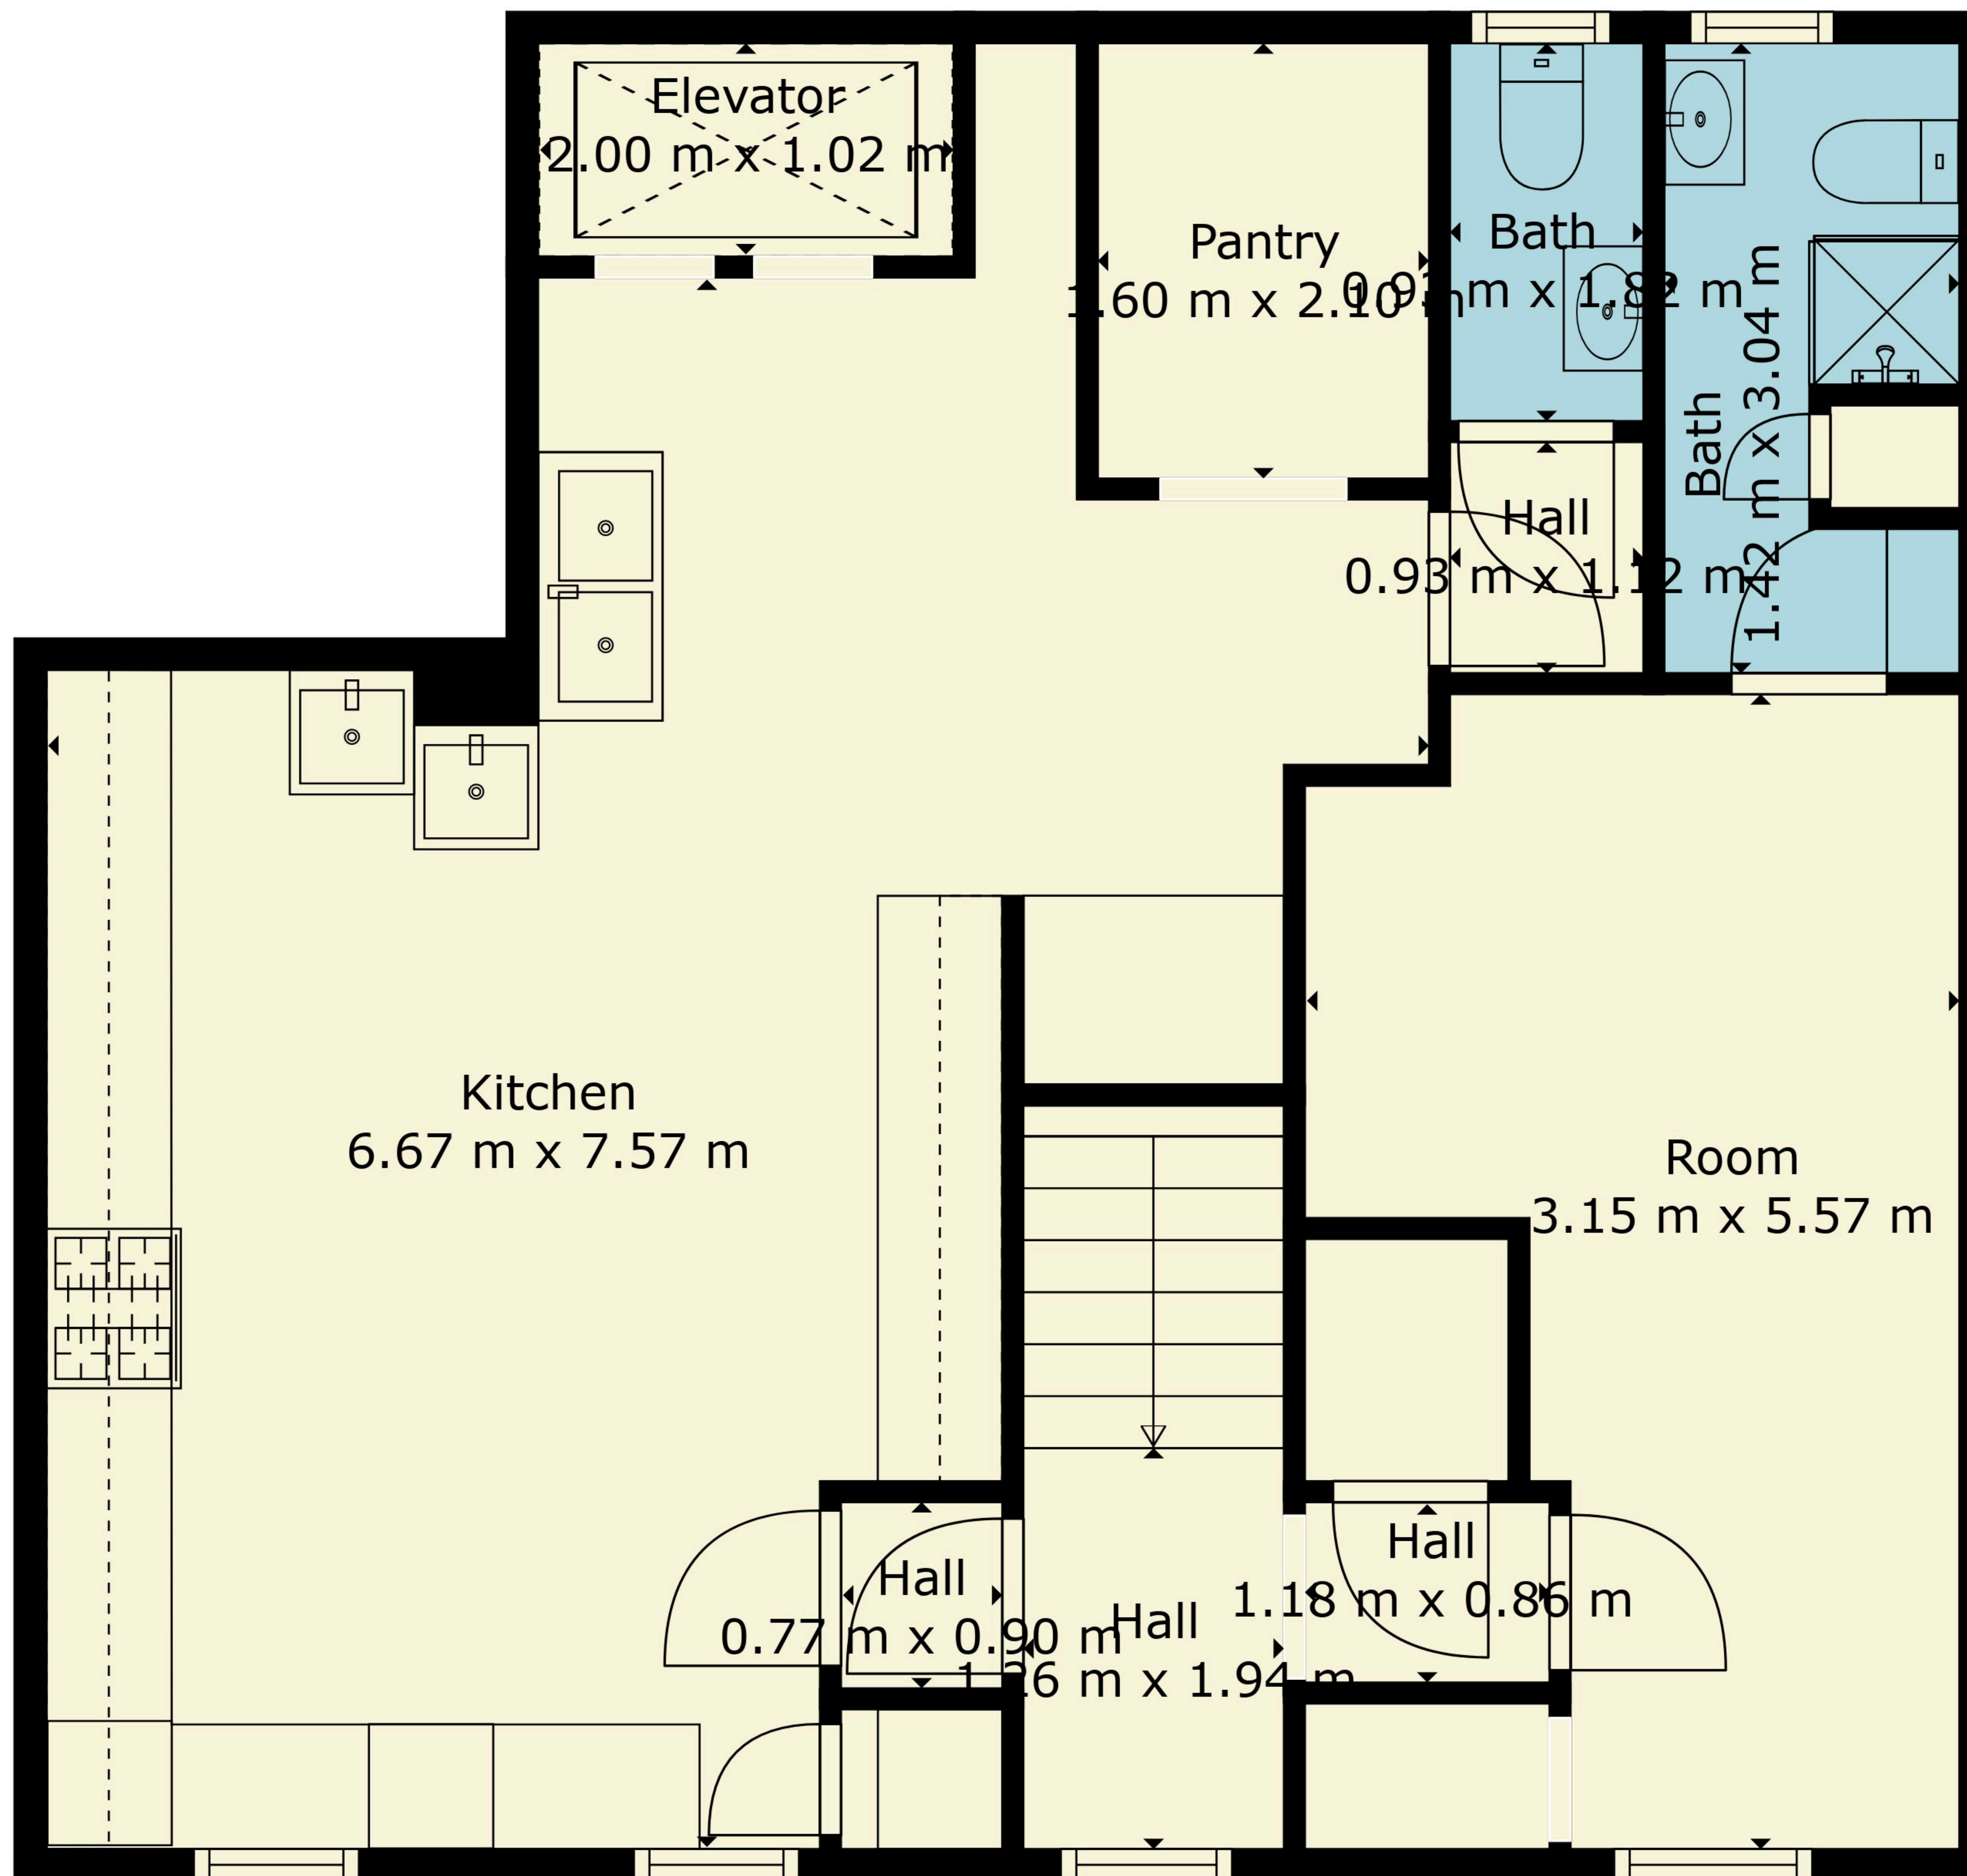

TOTAL: 169 m²
 FLOOR 1: 44 m², FLOOR 2: 54 m², FLOOR 3: 71 m²
 EXCLUDED AREAS: ELEVATOR: 6 m², PORCH: 3 m²

Measurements Are Highly Reliable But Not Guaranteed.

TOTAL: 169 m²
 FLOOR 1: 44 m², FLOOR 2: 54 m², FLOOR 3: 71 m²
 EXCLUDED AREAS: ELEVATOR: 6 m², PORCH: 3 m²

Measurements Are Highly Reliable But Not Guaranteed.

TOTAL: 169 m²
 FLOOR 1: 44 m², FLOOR 2: 54 m², FLOOR 3: 71 m²
 EXCLUDED AREAS: ELEVATOR: 6 m², PORCH: 3 m²

Measurements Are Highly Reliable But Not Guaranteed.